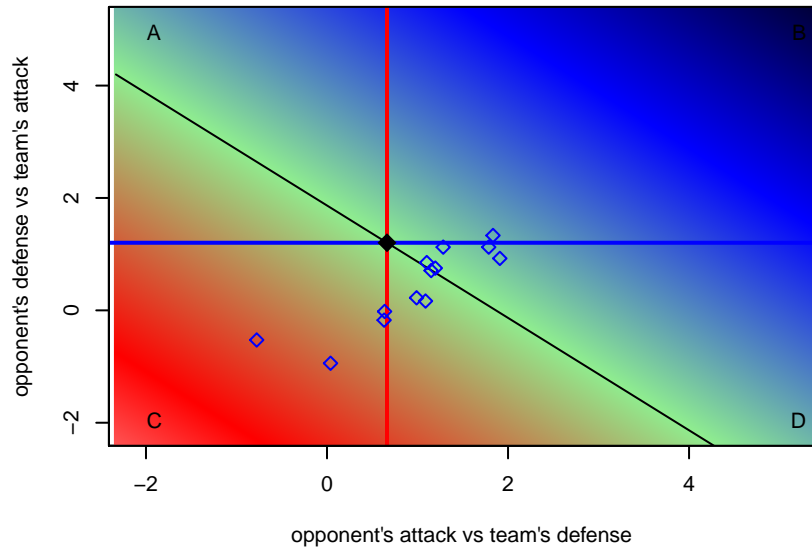

Venues played:  
 2016 Spr Idaho D3 U14 Division 2  
 2016 Canyon Rim Classic U14 B U14  
 2016 ID Directors Cup U14 Silver U14

**Sun Valley Blue B03**  
 Dots are actual minus expected GF (blue circles) and GA (red triangles).  
 Blue line is smoothed change in attack strength. Red is smoothed change in defense strength.

**attack and defense variance (black dot)  
relative to other teams  
and top 10 in region**

**attack and defense rating  
relative to others at age  
and all opponents in last 13 months**

**attack and defense rating  
relative to others at age  
and all opponents in last 13 months**

**Performance relative to 13 month average**

**Performance relative to 13 month average**

Distribution of opponents  
 Red = Lose zone, Blue = Win zone, Green = Even  
 Black line separates win/lose zones