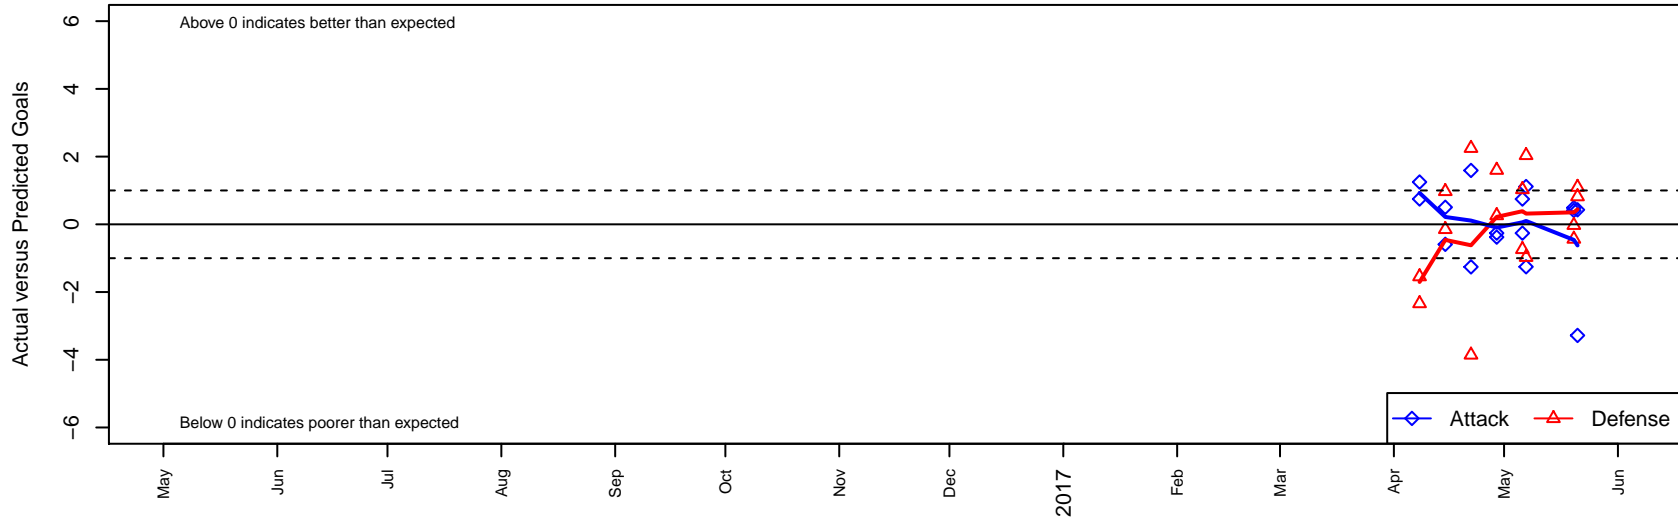

# Sun Valley Blue B03

, ID  
 B03 total strength=1069  
 attack=3.33 defense=1.94  
 spr league = Spr Idaho D3 U14 Div 2

alt names used:  
 SUN VALLEY 2003 BOYS-BLUE  
 SUN VALLEY 2003 BOYS-BLUE (ID)  
 SUN VALLEY 2003 BOYS-BLUE (ID)

Venues played:  
 2016 Spr Idaho D3 U14 Division 2  
 2016 Canyon Rim Classic U14 B U14  
 2016 ID Directors Cup U14 Silver U14

**Sun Valley Blue B03**  
 Dots are actual minus expected GF (blue circles) and GA (red triangles).  
 Blue line is smoothed change in attack strength. Red is smoothed change in defense strength.

**attack and defense variance (black dot)  
relative to other teams  
and top 10 in region**

**attack and defense rating  
relative to others at age  
and all opponents in last 13 months**

**attack and defense rating  
relative to others at age  
and all opponents in last 13 months**

**Performance relative to 13 month average**

**Performance relative to 13 month average**

Distribution of opponents  
 Red = Lose zone, Blue = Win zone, Green = Even  
 Black line separates win/lose zones