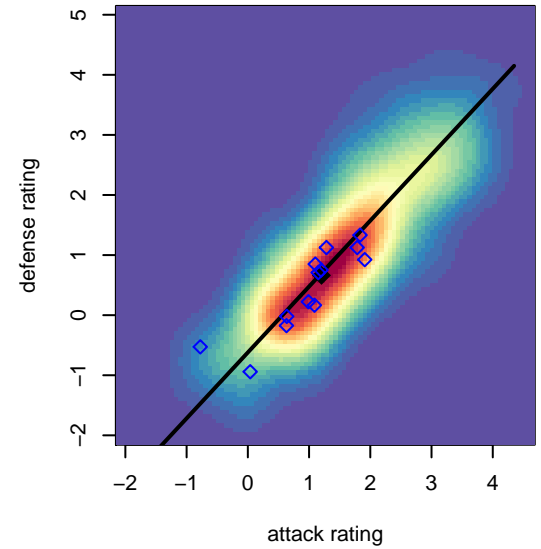

# Sun Valley Blue B03

, ID  
 B03 total strength=1069  
 attack=3.33 defense=1.94  
 spr league = Spr Idaho D3 U14 Div 2

alt names used:  
 SUN VALLEY 2003 BOYS-BLUE  
 SUN VALLEY 2003 BOYS-BLUE (ID)  
 SUN VALLEY 2003 BOYS-BLUE (ID)

Venues played:  
 2016 Spr Idaho D3 U14 Division 2  
 2016 Canyon Rim Classic U14 B U14  
 2016 ID Directors Cup U14 Silver U14

**Sun Valley Blue B03**  
 Dots are actual minus expected GF (blue circles) and GA (red triangles).  
 Blue line is smoothed change in attack strength. Red is smoothed change in defense strength.

**attack and defense variance (black dot)  
relative to other teams  
and top 10 in region**

**attack and defense rating  
relative to others at age  
and all opponents in last 13 months**

**attack and defense rating  
relative to others at age  
and all opponents in last 13 months**

**Performance relative to 13 month average**

**Performance relative to 13 month average**

Distribution of opponents  
 Red = Lose zone, Blue = Win zone, Green = Even  
 Black line separates win/lose zones